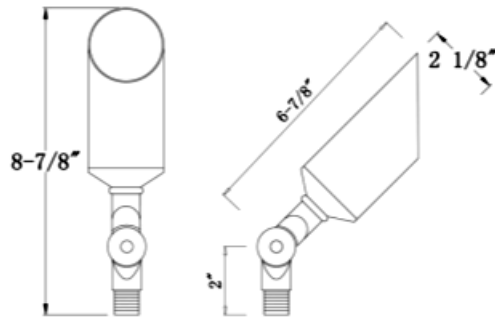

DIMENSIONS

WET
LOCATION

FINISH

● Antique Bronze

ACCESSORIES